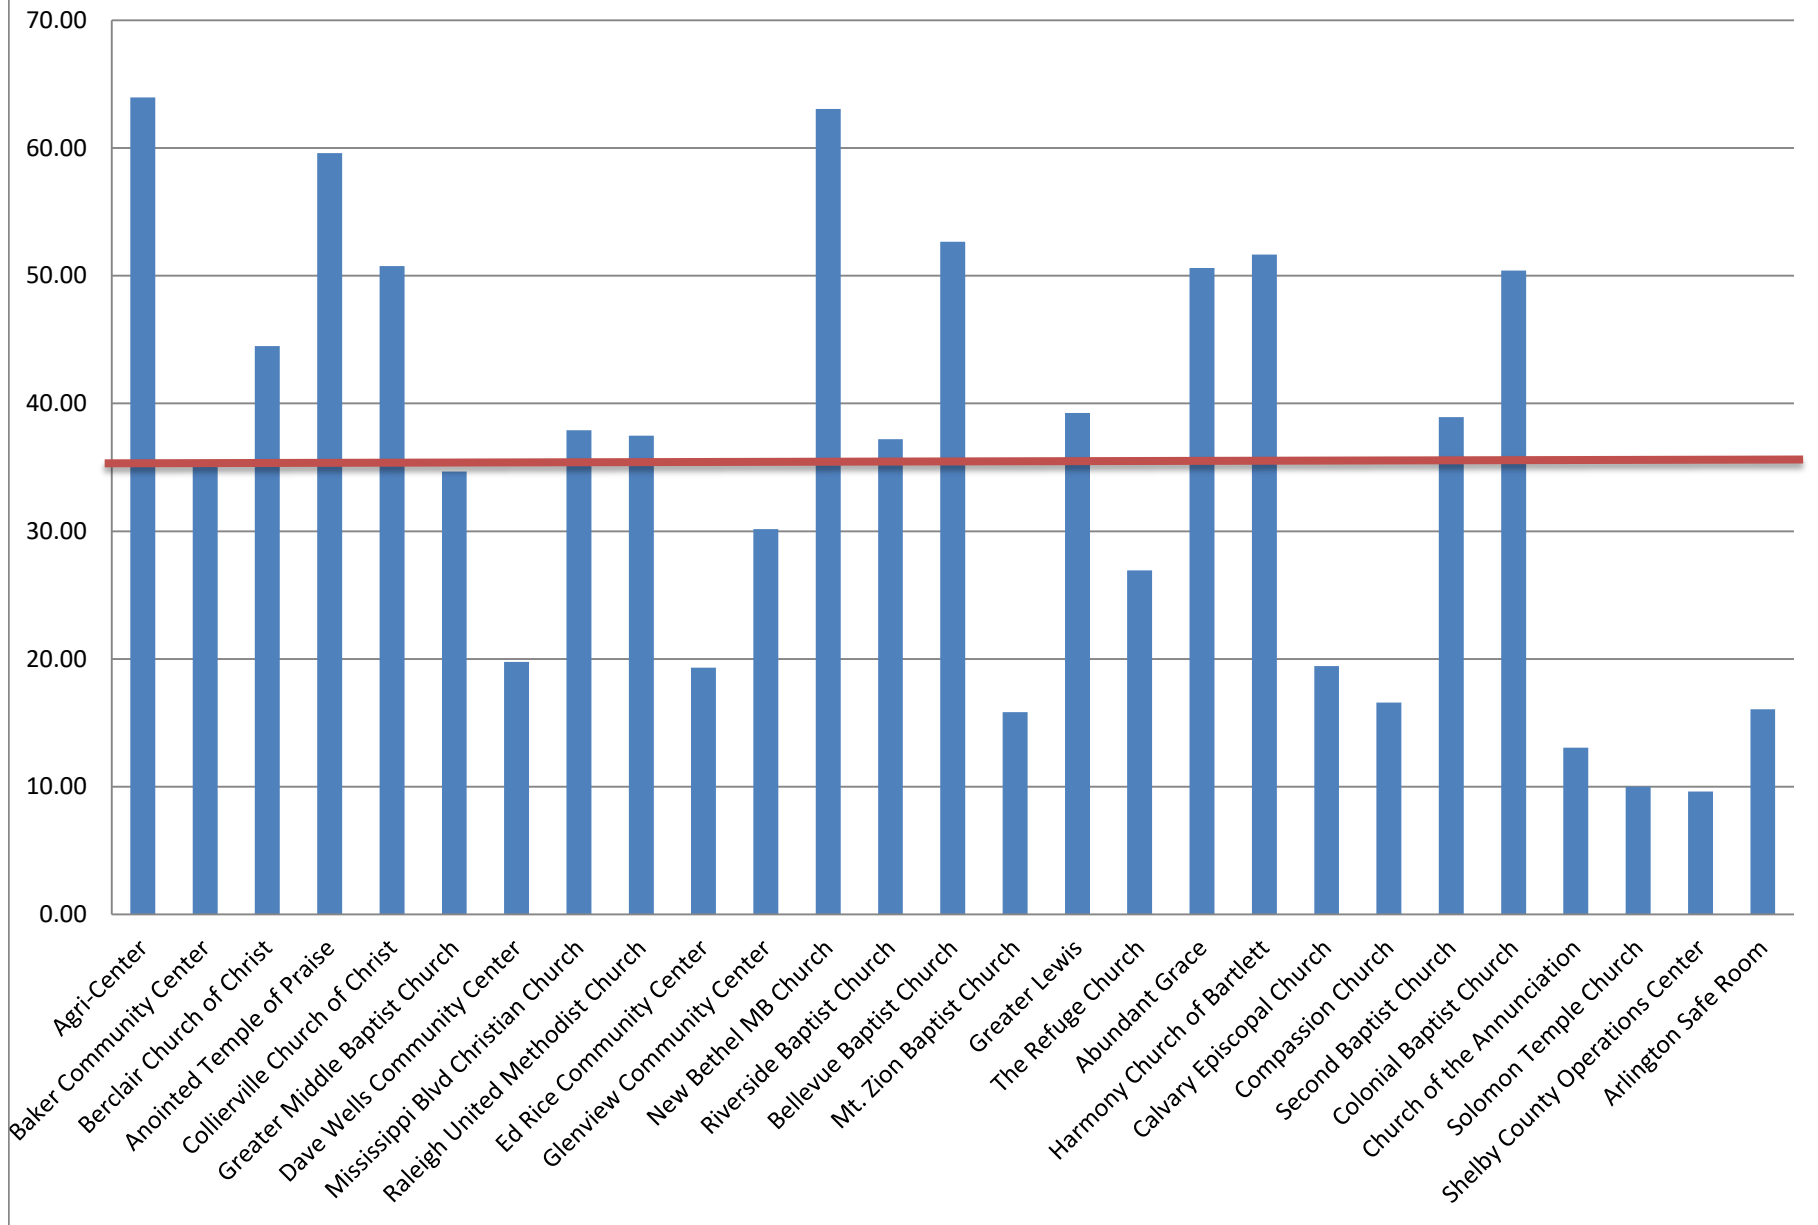

Voters Per Hour